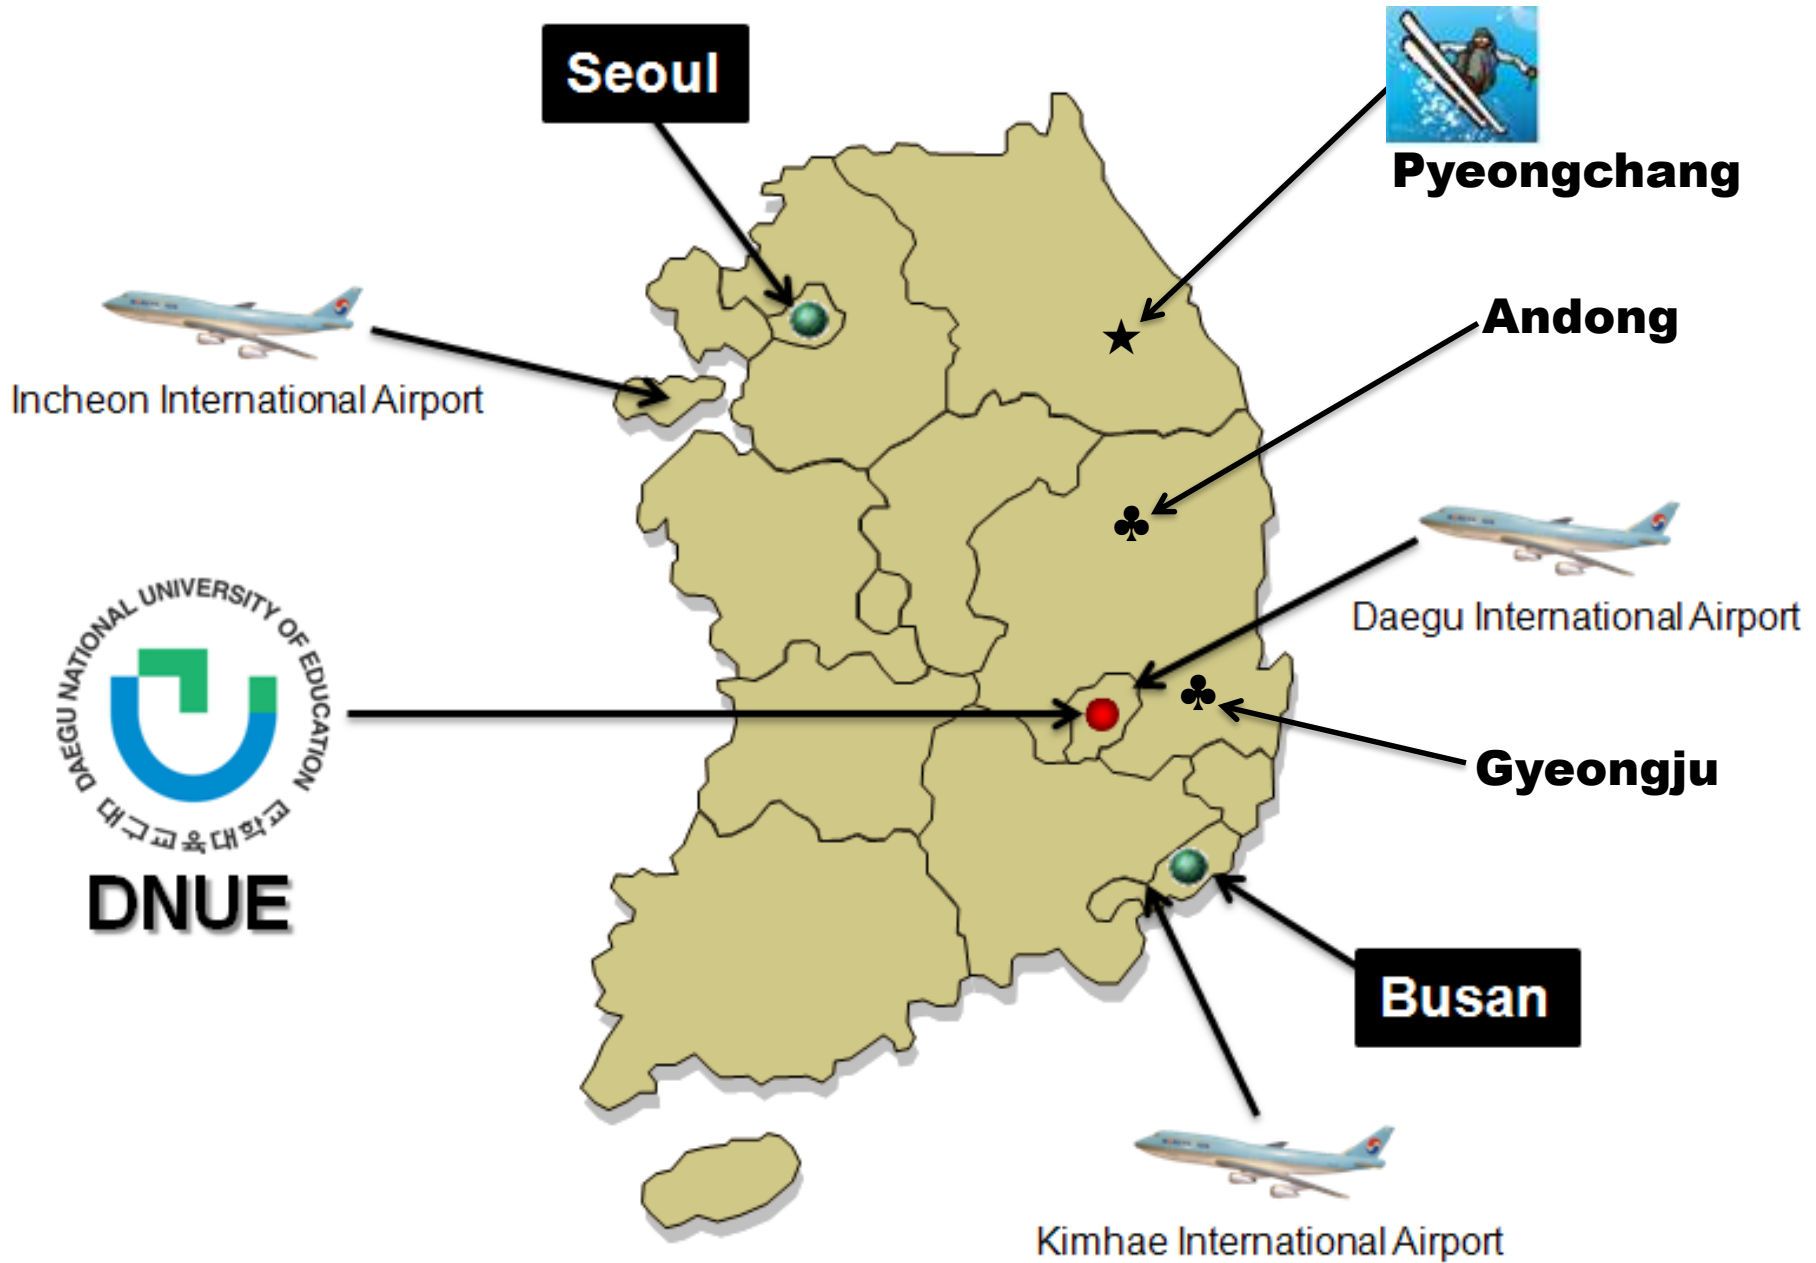

2019

Global Leadership Winter School

February 10 – February 17, 2019

Daegu, Korea

Daegu National University of Education

2019 Schedule

Day	Time	Activity	Details
Day 1 2/10 (Sun)		Arrival Pick up Check-in	Airport Dormitory
Day 2 2/11 (Mon)	08:00-08:50	Breakfast	
	09:00-10:30	Greetings and Orientation	
	10:30-11:00	Campus Tour	
	11:00-12:00	Elementary School	
	14:00-15:00	Daegu 83 Tower	
	16:00-17:00	KERIS(or a National Institution)	
	18:00-20:00	Welcoming Dinner	

☞ Above schedule is subject to change without notice

2019 Schedule

Day	Time	Activity	Details
Day 3 2/12 (Tue)	07:30-09:00	Breakfast	
	09:30-10:30	Transportation	To Gyeongju
	10:30-12:00	Field Trip	Bulguksa Temple
	12:00-13:00	Lunch	
	13:00-16:00	Field Trip	Gyeongju National Museum Daeneungwon
	16:00-18:00	Transportation	To DNUE(School)
	18:00	Dinner and Free Time	

☞ Above schedule is subject to change without notice

2019 Schedule

Day	Time	Activity	Details
Day 4 2/13 (Wed)	08:00-11:30	Transportation	To Pyeongchang
	12:00	Lunch	
	14:00-16:00	Ski Lesson	
	16:00	Check-in	
	16:30-18:00	Dinner	
	18:30-20:30	Free time(Free Ski)	
	21:00	Take a rest	

☞ Above schedule is subject to change without notice

Orientation

Field Trip

Elementary School / 83 Daegu Tower
Korea Education and Research Information Service

Field Trip

World Heritage
Bulguksa in Gyeongju city